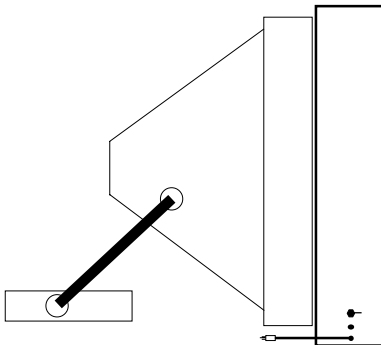

The Sports Arena Blackout Shutter MBS-20

Dim.	MBS-20
A	26.140"
B	25.690"
C	20.000"
D	5.976"

DESCRIPTION

The Sports Arena Blackout Shutter MBS-20 is a motorized blackout device designed for use with metal halide light source fixtures. It is an ideal accompaniment to floodlight systems used in the lighting of indoor sports stadiums and professional sports arenas. A complete weather tight enclosure is planned for full-time outdoor operation.

The MBS-20 has a 20" aperture and operates with a smooth chatterless movement. The MBS-20 responds to either a remote or internal 25 volt control signal and is available for either 120, 220, or 277 volt AC operation.