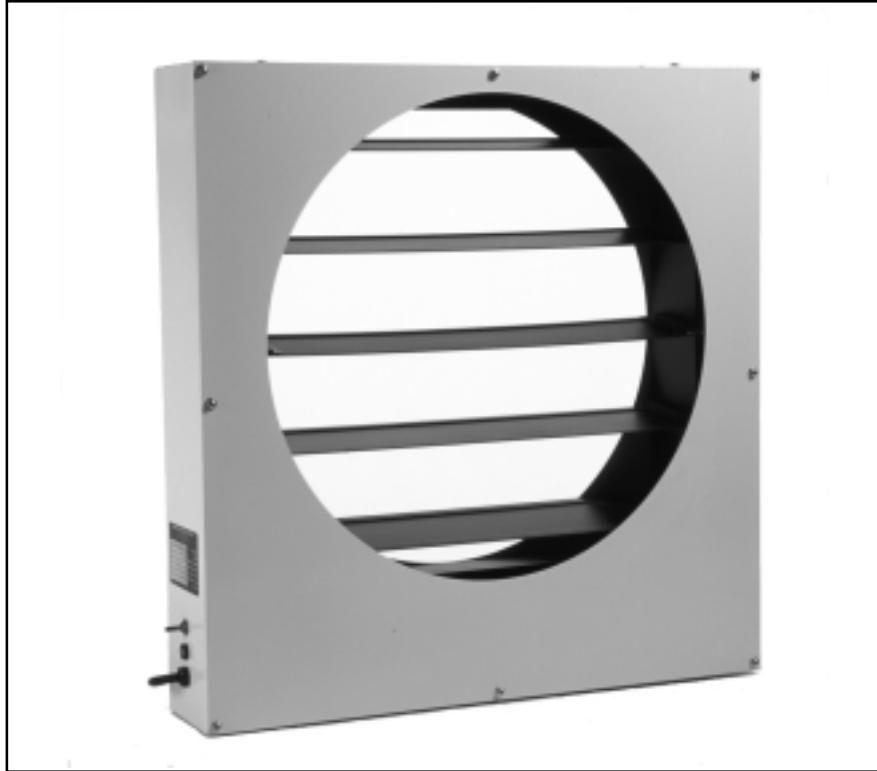

The Sports Arena Blackout Shutter MBS-20

Dim.	MBS-20
A	26.140"
B	25.690"
C	20.000"
D	5.976"

DESCRIPTION

The Sports Arena Blackout Shutter MBS-20 is a motorized blackout device designed for use with metal halide light source fixtures. It is an ideal accompaniment to floodlight systems used in the lighting of indoor sports stadiums and professional sports arenas. A complete weather tight enclosure is planned for full-time outdoor operation.

The MBS-20 has a 20" aperture and operates with a smooth chatterless movement. The MBS-20 responds to either a remote or internal 25 volt control signal and is available for either 120, 220, or 277 volt AC operation.